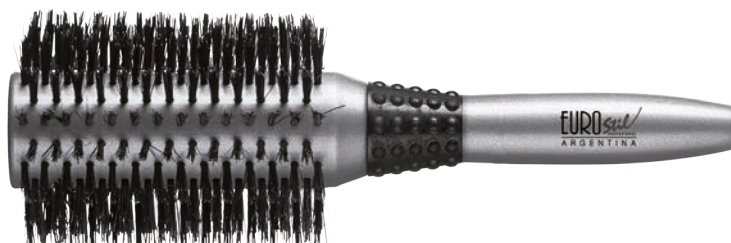

Ref. 50195

Ø 36

Cepillo plástico mango plano cerda nylon
Escova circular cerda nylon

u.m.vta: 16  16

Ref. 50763

21 cm

u.m.vta: 20  20

Ref. 50507